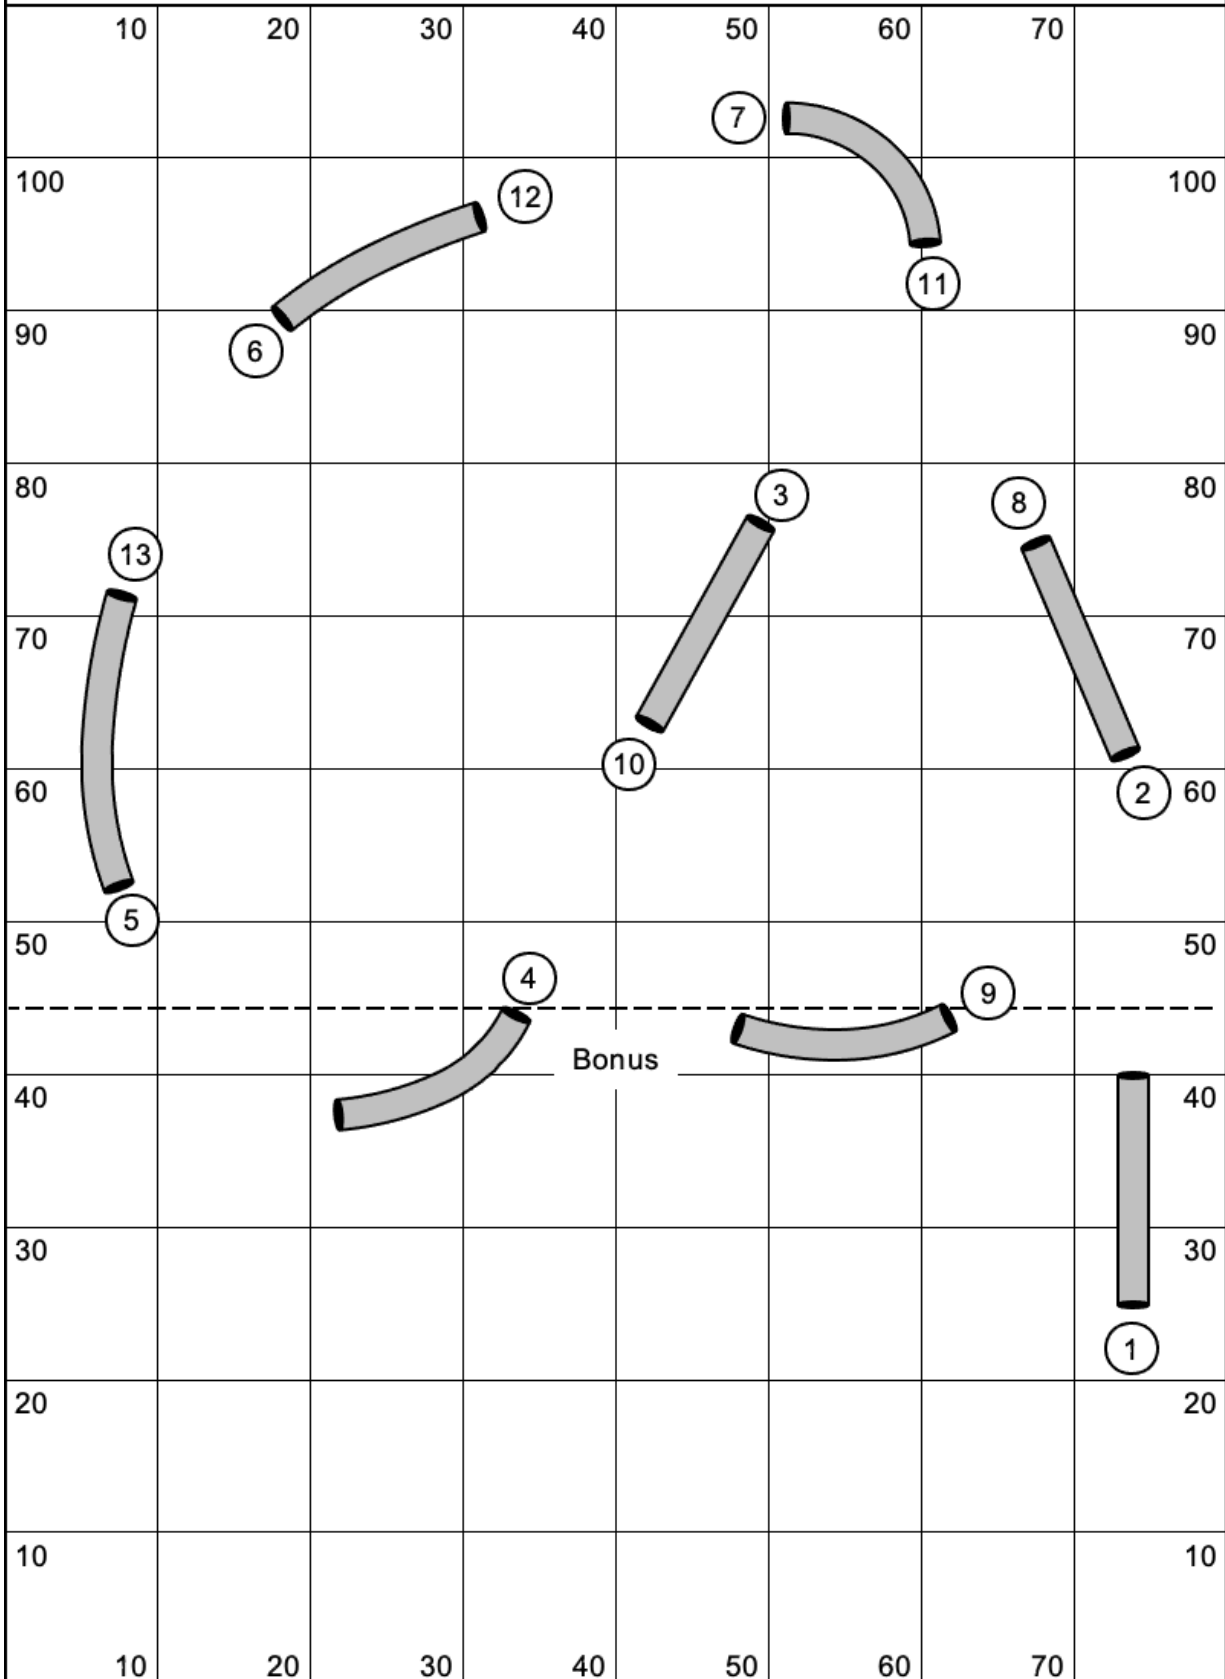

Mittens Tunnelers EON

Designed by: B.Doyle

Mittens Tunnelers Intro

Designed by: B.Doyle