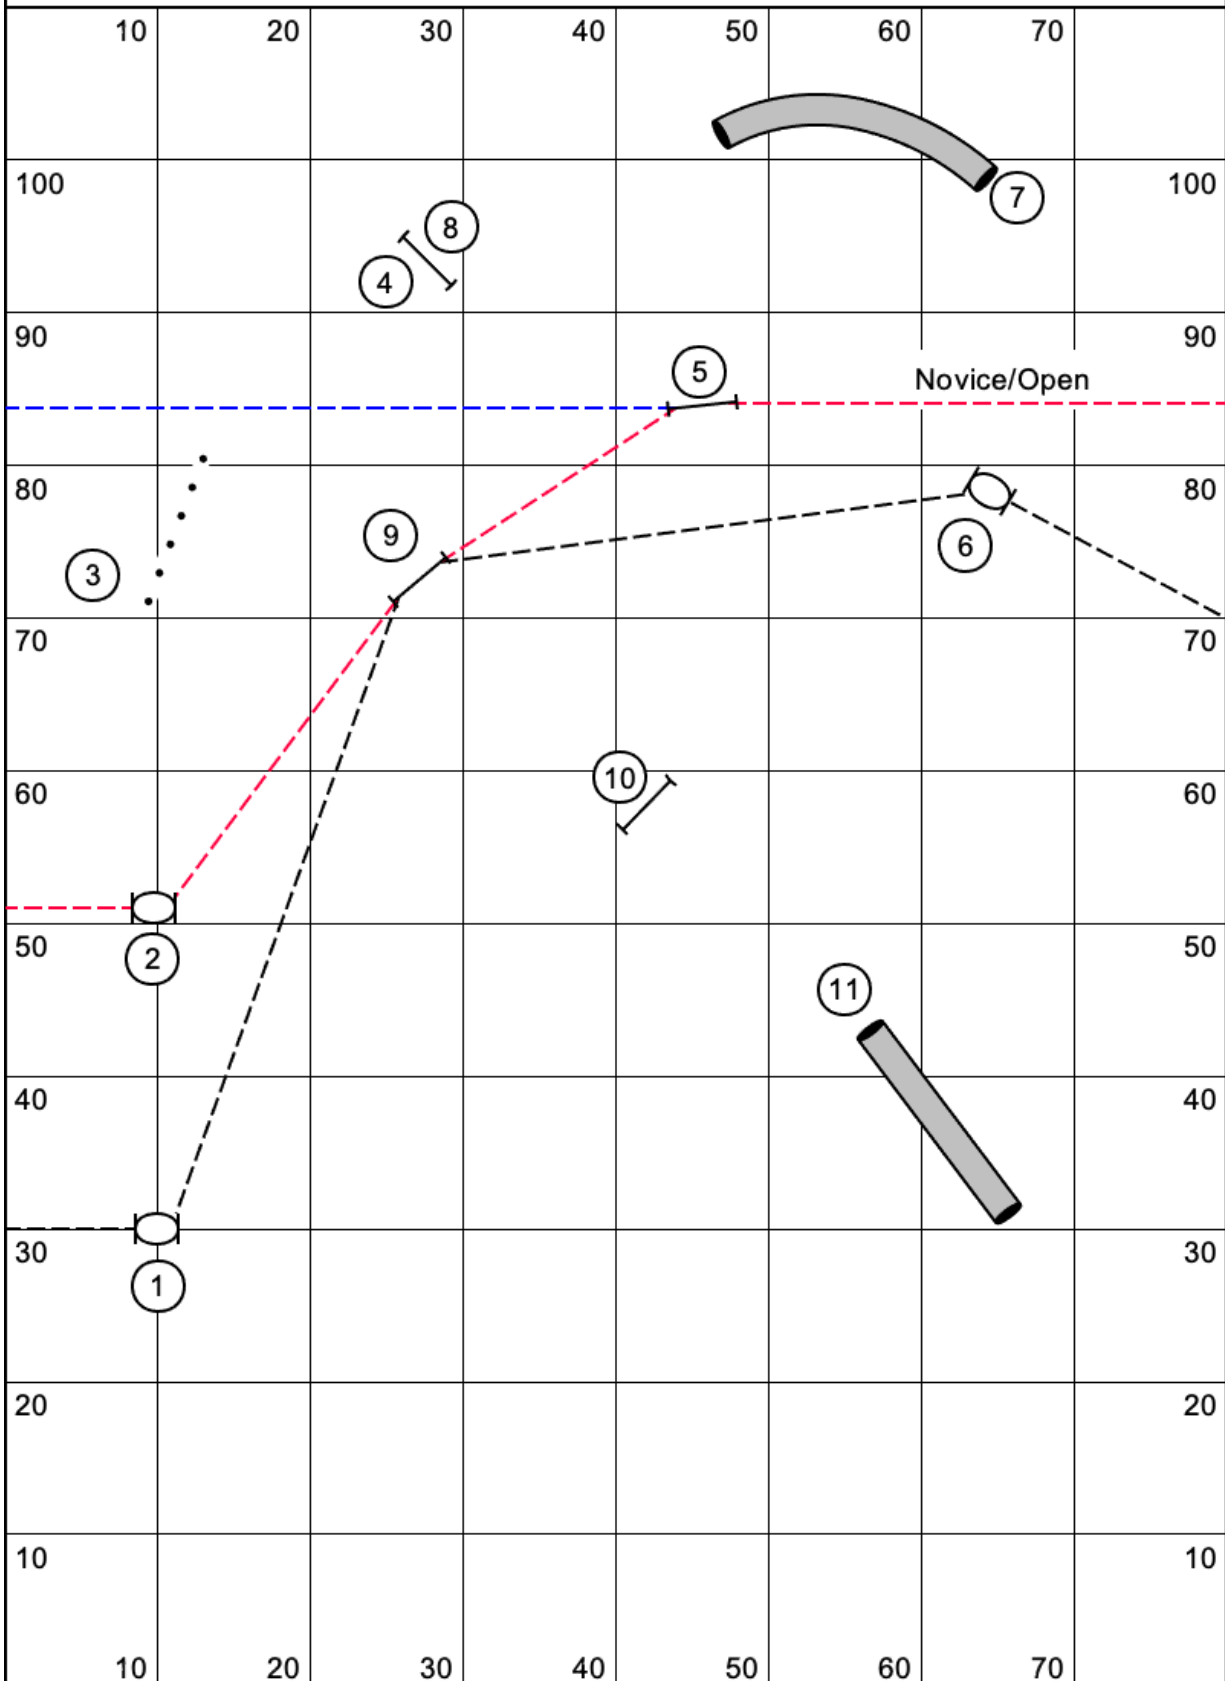

Mittens Chances EON

Designed by: B.Doyle

Mittens Chances Intro

Designed by: B.Doyle