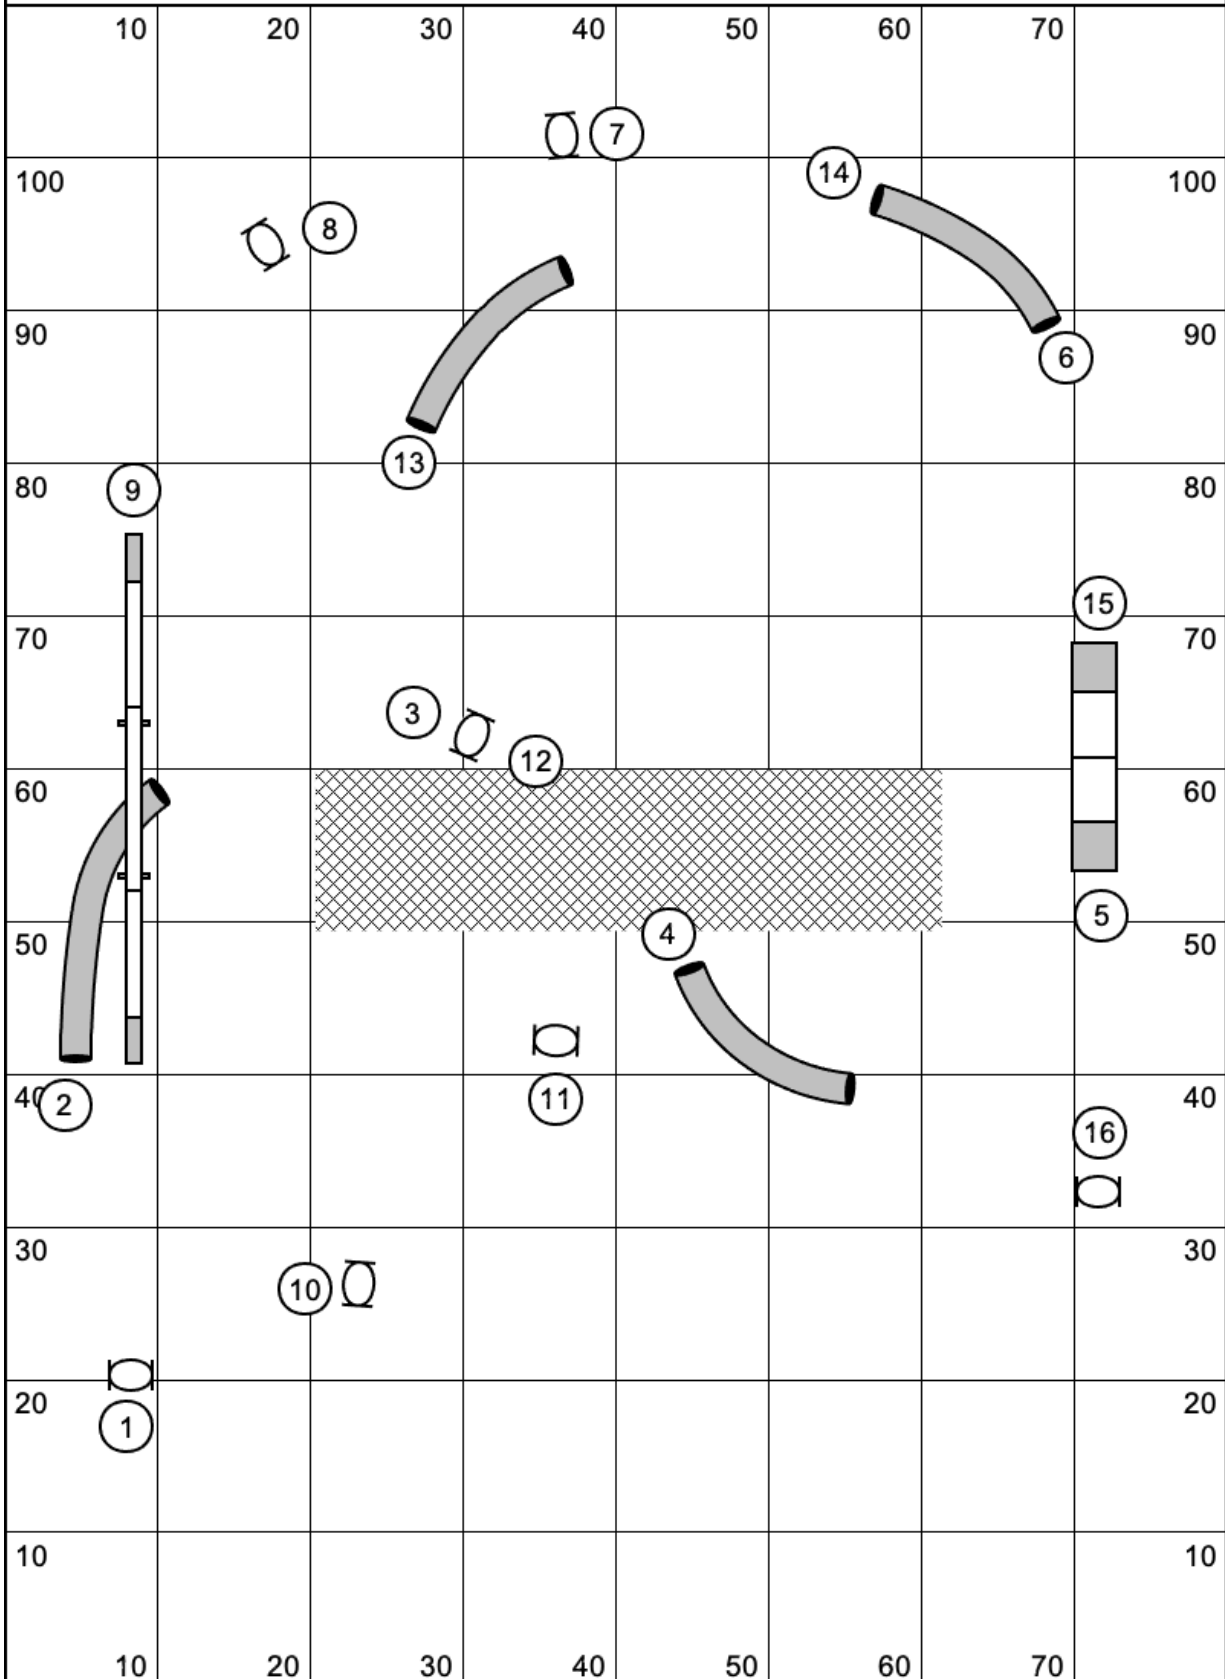

Mittens Touch n Go EON

Designed by: B.Doyle

Mittens Touch n Go Intro

Designed by: B.Doyle